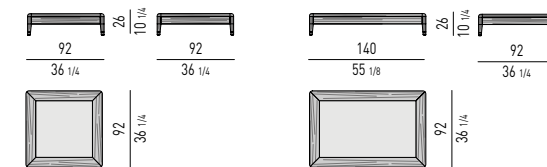

TAVOLINI | COFFEE TABLES

**CUSCINO OPTIONAL "VIRGINIA OUTDOOR"
"VIRGINIA OUTDOOR" OPTIONAL CUSHION**

**CUSCINI SCHIENALE OPTIONAL "VIRGINIA OUTDOOR"
"VIRGINIA OUTDOOR" OPTIONAL BACK CUSHIONS**

OPTIONAL "RAIN COVER"

Disponibile per ogni elemento
Available for each element

OPTIONAL "RAIN COVER"

Disponibile per ogni elemento
Available for each element

**FINITURE STRUTTURA
STRUCTURE FINISHES**

**FINITURA PUNTALI
CAPS FINISH**

**FINITURA PIANO TAVOLINO
COFFEE TABLE TOP FINISH**