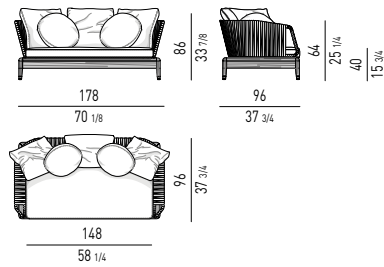

INDIANA DESIGN RODOLFO DORDONI

DIVANO | SOFA