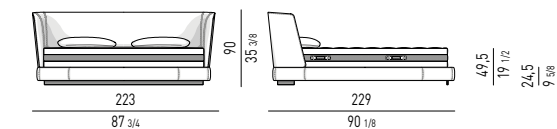

KING SIZE

MATERASSO: 193X203 CM
MATTRESS: 76X80