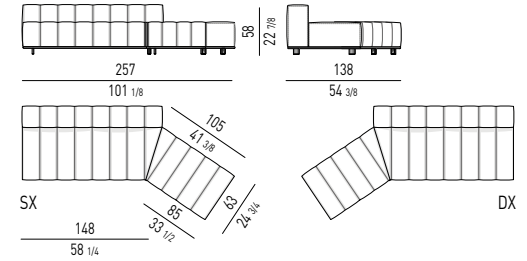

ELEMENTO INCLINATO PENISOLA | INCLINED OPEN-END ELEMENT

ELEMENTO INCLINATO PENISOLA CM 257 - SCHIENALE CM 168
INCLINED OPEN-END ELEMENT CM 257 - BACKREST CM 168

**CUSCINO SCHIENALE OPTIONAL "FREEMAN LOUNGE"
"FREEMAN LOUNGE" OPTIONAL BACK CUSHION**

**CUSCINO OPTIONAL "FREEMAN"
"FREEMAN" OPTIONAL CUSHION**

PANCHE | BENCHES