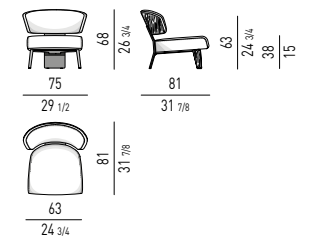

POLTRONA "WOOD" | ARMCHAIR "WOOD"