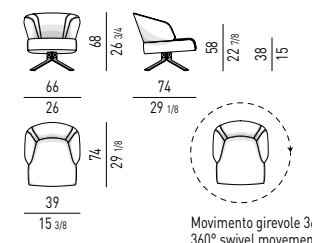

POLTRONA "SMALL" - GIREVOLE | ARMCHAIR "SMALL" - SWIVEL

Movimento girevole 360° con ritorno
360° swivel movement with return