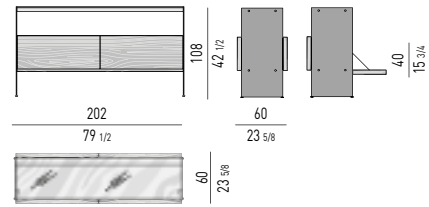

CARSON DESIGN RODOLFO DORDONI

CONSOLLE "LIVING" | CONSOLE TABLE "LIVING"

CONTENITORE ORIZZONTALE "LIVING" | SIDEBOARD "LIVING"

CONTENITORE ORIZZONTALE "DINING" | SIDEBOARD "DINING"

"BUFFET"

CONTENITORE VERTICALE | CABINET

Misura interna cassetti / Drawers internal size:
cm 42,5X101 H10

Misura interna cassetti / Drawers internal size:
cm 42,5X90,5 H9,5

DALTON "BRONZE" DESIGN RODOLFO DORDONI

BELLAGIO "LOUNGE" - BRONZE H61 CM DESIGN GORDON GUILLAUMIER

PIANO SUCUPIRA
SUCUPIRA TOP

PIANO MARMO BARDIGLIO NUVOLATO
BARDIGLIO NUVOLATO MARBLE TOP

PIANO MARMO CALACATTA
CALACATTA MARBLE TOP