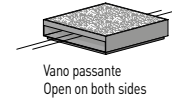

ELLIOTT "OUTDOOR" DESIGN RODOLFO DORDONI