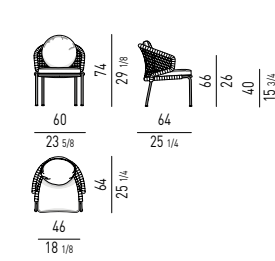

FINITURA STRUTTURA STRUCTURE FINISH

METALLO "BUCCIA D'ARANCIA" "BUSH-HAMMERED" METAL

ASTON CORD LOUNGE "OUTDOOR" DESIGN RODOLFO DORDONI