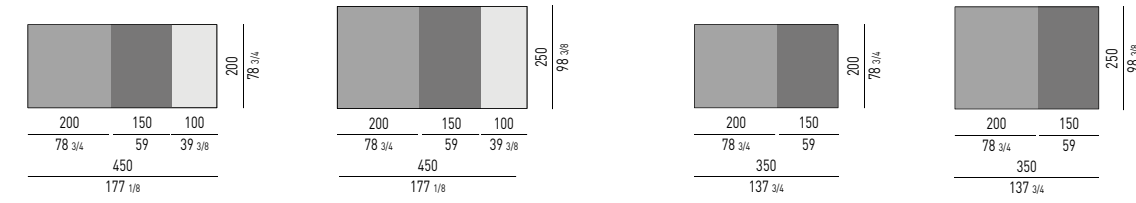

DIBBETS "FLAG" DESIGN RODOLFO DORDONI