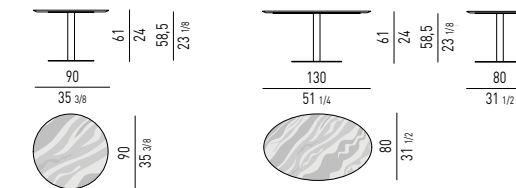

PIANO MARMO BARDIGLIO NUVOLATO
BARDIGLIO NUVOLATO MARBLE TOP