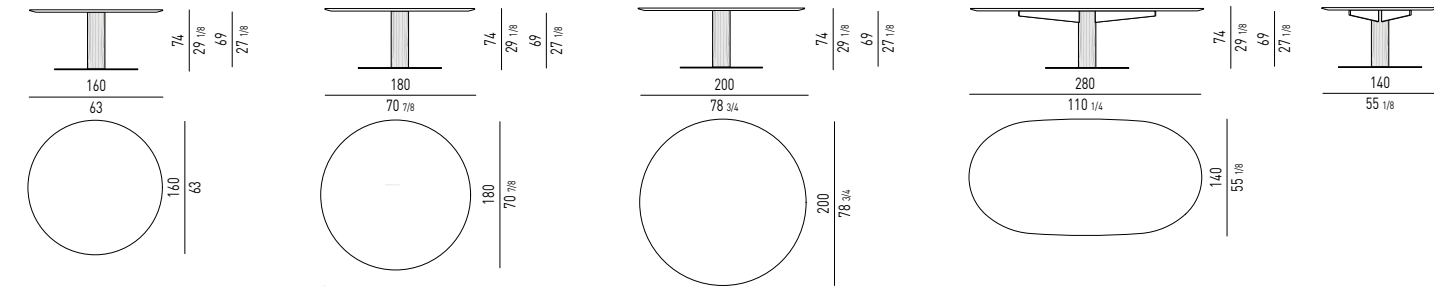

BELLAGIO "DINING" - WOOD H74 CM DESIGN GORDON GUILLAUMIER

PIANO LACCATO LUCIDO | GLOSSY LACQUERED TOP