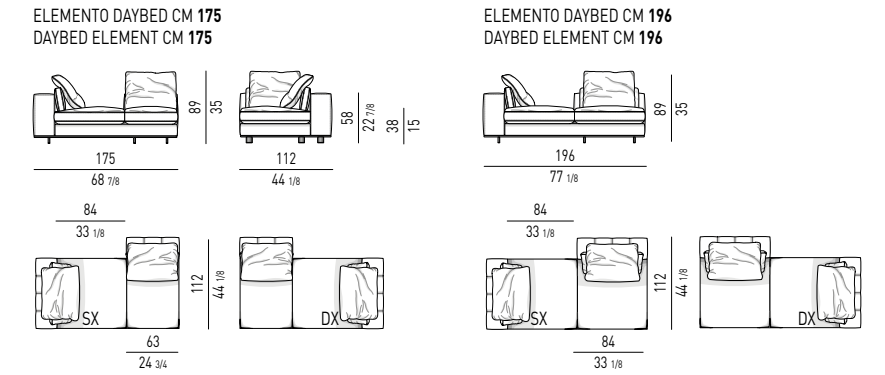

ELEMENTI DAYBED | DAYBED ELEMENTS