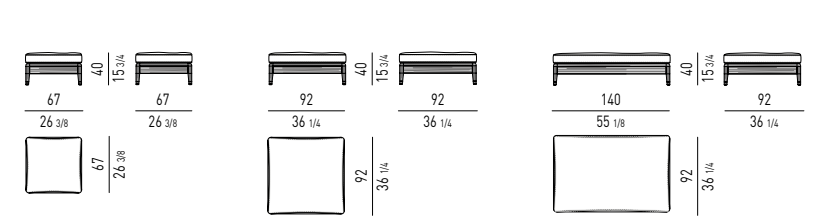

POUF | OTTOMANS