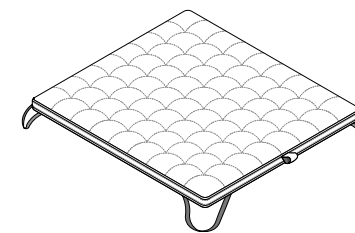

MATERASSINO | TOPPER "COMFORT" H5

DIMENSIONI TOPPER | TOPPER DIMENSIONS

160X200 CM | 63X78^{3/4}"
180X200 CM | 70^{7/8}X78^{3/4}"
200X200 CM | 78^{3/4}X78^{3/4}"
153X203 CM | 60^{1/4}X80"
193X203 CM | 76X80"