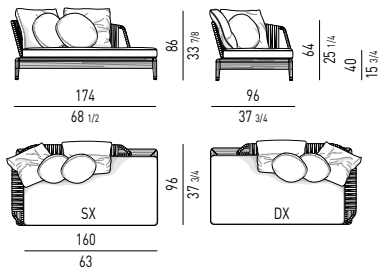

**ELEMENTO TERMINALE CM 174
ELEMENT WITH 1 ARMREST CM 174**