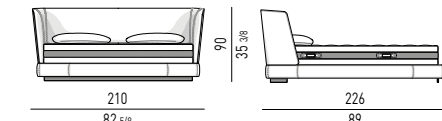

MATERASSO: 180X200 CM
MATTRESS: 70 7/8 X 78 3/4