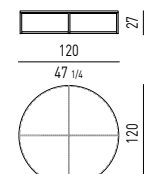

CALDER "BRONZE" DESIGN RODOLFO DORDONI

TAVOLINI | COFFEE TABLES

TAVOLINI "SIDE TABLES" | "SIDE TABLES"

CONSOLLE | CONSOLE TABLES

Misura interna cassetti / Drawers internal size:
cm 82X41 H7,5

Misura interna cassetti / Drawers internal size:
cm 102X26 H7,5