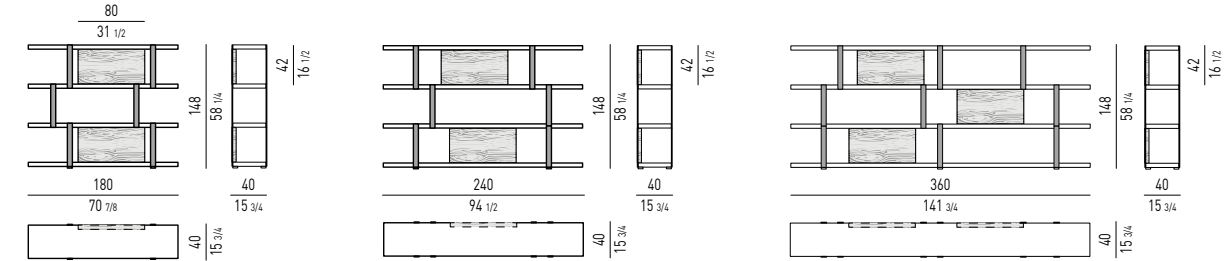

Misura interna cassetti / Drawers internal size:
cm 42,5X101 H10

Misura interna cassetti / Drawers internal size:
cm 42,5X90,5 H9,5

DALTON "BRONZE" DESIGN RODOLFO DORDONI

BELLAGIO "LOUNGE" - BRONZE H61 CM DESIGN GORDON GUILLAUMIER