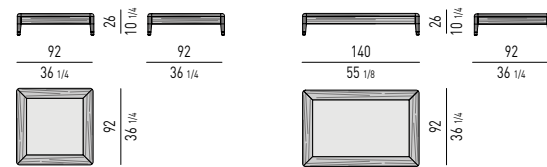

**CUSCINO OPTIONAL "INDIANA"
"INDIANA" OPTIONAL CUSHION**

**CUSCINO SCHIENALE OPTIONAL "INDIANA"
"INDIANA" OPTIONAL BACK CUSHION**

TAVOLINI | COFFEE TABLES