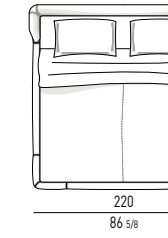

BELLAGIO "LOUNGE DINING" - WOOD H67 CM DESIGN GORDON GUILLAUMIER

PIANO LACCATO LUCIDO | GLOSSY LACQUERED TOP

PIANO SUCUPIRA | SUCUPIRA TOP

**FINITURA BASE
BASE FINISH**

LEGNO | WOOD

SUCUPIRA TINTO VISONE
MINK STAINED SUCUPIRA

**FINITURA PIASTRA
PLATE FINISH**

METALLO | METAL

BRONZO LUCIDO
GLOSSY BRONZE

**FINITURE PIANO
TOP FINISHES**

LACCATO LUCIDO | GLOSSY LACQUERED

SAND

FANGO | MUD

GRANITO | GRANITE

TURNER "LAZY SUSAN" DESIGN RODOLFO DORDONI

VERSIONE SUCUPIRA | SUCUPIRA VERSION

VERSIONE LACCATO LUCIDO | GLOSSY LACQUERED VERSION

**FINITURA STUTTURA
STRUCTURE FINISH**

LEGNO | WOOD

SUCUPIRA TINTO VISONE
MINK STAINED SUCUPIRA

LACCATO LUCIDO
GLOSSY LACQUERED

FANGO | MUD

**STRUTTURA PARTE INFERIORE
BOTTOM FINISH**

CUOIO | SADDLE-HIDE

NERO | BLACK

CREED BED DESIGN RODOLFO DORDONI

MATERASSO: 160X200 CM
MATTRESS: 63X78 3/4

MATERASSO: 180X200 CM
MATTRESS: 70 7/8 X 78 3/4

MATERASSO: 200X200 CM
MATTRESS: 78 1/2 X 78 3/4

QUEEN SIZE

MATERASSO: 153X203 CM
MATTRESS: 60 1/2 X 80

KING SIZE

MATERASSO: 193X203 CM
MATTRESS: 76X80

**FINITURA BASE
BASE FINISH**

ALLUMINIO | ALUMINUM

PELTRO | PEWTER