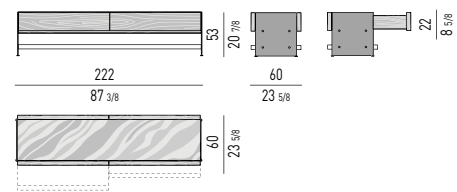

CARSON DESIGN RODOLFO DORDONI

CONSOLLE "LIVING" | CONSOLE TABLE "LIVING"