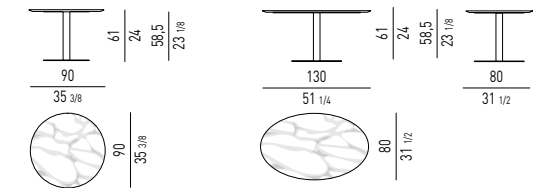

PIANO MARMO CALACATTA
CALACATTA MARBLE TOP