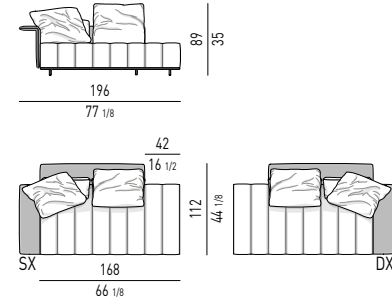

ELEMENTO TERMINALE PENISOLA CM 196 - SCHIENALE "WING" CM 126
OPEN-END ELEMENT WITH 1 ARMREST CM 196 - "WING" BACKREST CM 126