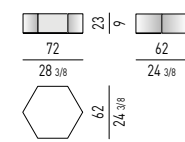

AERON DESIGN RODOLFO DORDONI

MOD. A

MOD. B

MOD. C

MOD. D

FINITURA STRUTTURA STRUCTURE FINISH

LACCATO LUCIDO | GLOSSY LACQUERED

LEGNO | WOOD

BRISLEY DESIGN RODOLFO DORDONI

MOD. A

MOD. B

FINITURA STRUTTURA E PIANO STRUCTURE AND TOP FINISH

METALLO | METAL

RITTER DESIGN RODOLFO DORDONI

FINITURA STRUTTURA STRUCTURE FINISH

LEGNO | WOOD

LACCATO LUCIDO | GLOSSY LACQUERED

FINITURA BASE BASE FINISH

MDF

DUCHAMP "BRONZE" DESIGN RODOLFO DORDONI

FINITURA STRUTTURA STRUCTURE FINISH

METALLO | METAL