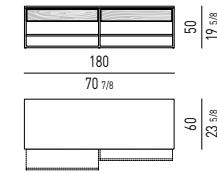

CALDER "BRONZE" DESIGN RODOLFO DORDONI

TAVOLINI | COFFEE TABLES

TAVOLINI "SIDE TABLES" | "SIDE TABLES"

CONSOLLE | CONSOLE TABLES

Misura interna cassetti / Drawers internal size:
cm 82X41 H7,5

Misura interna cassetti / Drawers internal size:
cm 102X26 H7,5