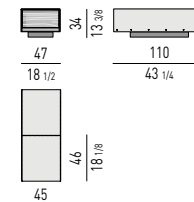

N° 2 VANI A GIORNO
N° 2 OPEN COMPARTMENTS

STRUTTURA ESTERNA
EXTERNAL FINISH

METALLO | METAL

STRUTTURA INTERNA
INTERNAL FINISH

LEGNO | WOOD

FINITURA BASE
BASE FINISH

MDF