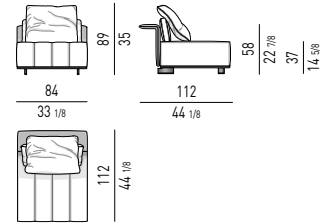

FREEMAN "TAILOR WING" DESIGN RODOLFO DORDONI

SOFÁ

SOFÁ CM 84