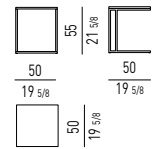

LEGER "BRONZE" DESIGN RODOLFO DORDONI

PIANO LACCATO LUCIDO
GLOSSY LACQUERED TOP