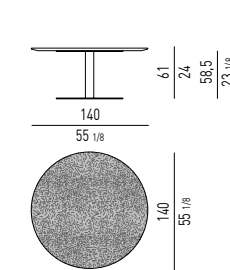

FINITURA PIANO TOP FINISH

PIETRA | STONE

FINITURA STRUTTURA STRUCTURE FINISH

METALLO | METAL

BELLAGIO LOUNGE "OUTDOOR" H61 CM DESIGN GORDON GUILLAUMIER

Disponibile per ogni elemento
Available for each element

FINITURA PIANO TOP FINISH

PIETRA | STONE

FINITURA BASE BASE FINISH

METALLO | METAL