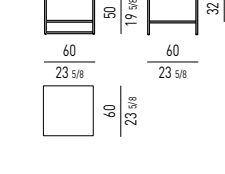

CALDER "BRONZE" DESIGN RODOLFO DORDONI

TAVOLINI | COFFEE TABLES

TAVOLINI "SIDE TABLES" | "SIDE TABLES"

CONSOLLE | CONSOLE TABLES

Misura interna cassetti / Drawers internal size:
cm 82X41 H7,5

Misura interna cassetti / Drawers internal size:
cm 102X26 H7,5