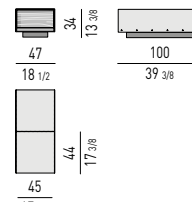

N° 2 VANI A GIORNO
N° 2 OPEN COMPARTMENTS