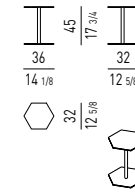

BRISLEY "OUTDOOR" DESIGN RODOLFO DORDONI