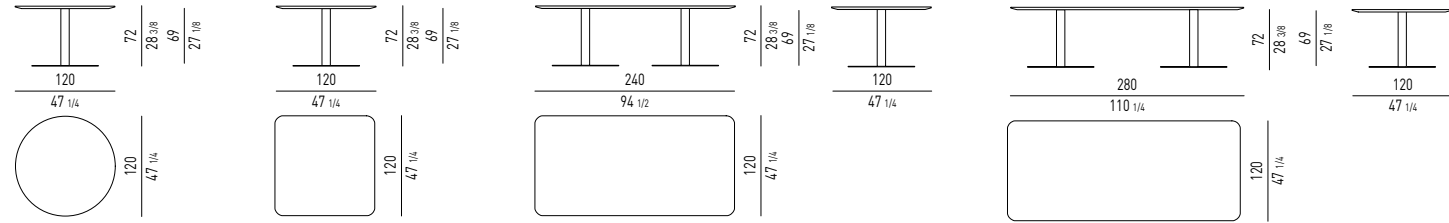

BELLAGIO "DINING" - PEWTER H72 CM DESIGN GORDON GUILLAUMIER

PIANO LACCATO LUCIDO
GLOSSY LACQUERED TOP