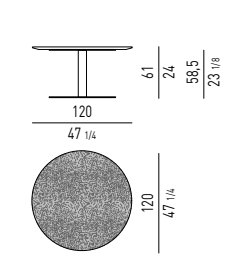

FINITURA PIANO TOP FINISH

PIETRA | STONE

FINITURA STRUTTURA STRUCTURE FINISH

METALLO | METAL

BELLAGIO LOUNGE "OUTDOOR" H61 CM DESIGN GORDON GUILLAUMIER

Disponibile per ogni elemento
Available for each element

FINITURA PIANO TOP FINISH

PIETRA | STONE

FINITURA BASE BASE FINISH

METALLO | METAL