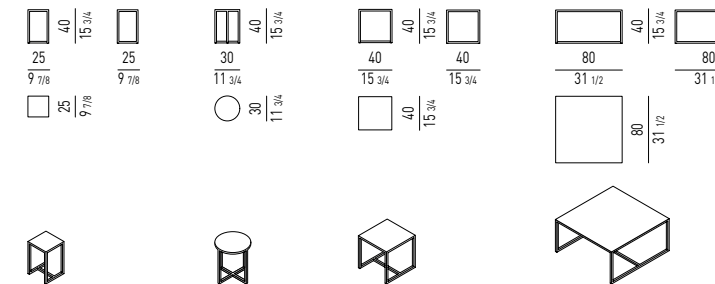

FINITURA STRUTTURA STRUCTURE FINISH

LEGNO | WOOD

LACCATO LUCIDO | GLOSSY LACQUERED

FINITURA BASE BASE FINISH

MDF

DUCHAMP "BRONZE" DESIGN RODOLFO DORDONI