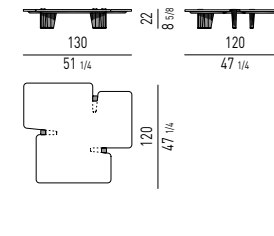

Disponibile solo con piano vetro e sucupira
Available only with top in glass and sucupira