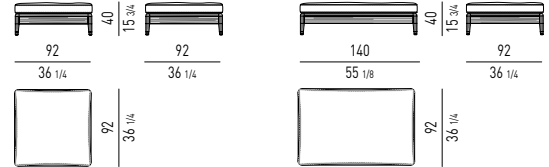

POUF | OTTOMANS