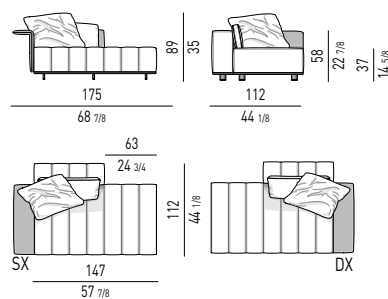

ELEMENTI TERMINALI PENISOLA | OPEN-END ELEMENTS WITH ARMREST

ELEMENTO TERMINALE PENISOLA CM 175 - SCHIENALE CM 84
OPEN-END ELEMENT WITH ARMREST CM 175 - BACKREST CM 84