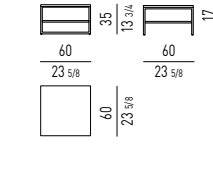

CALDER "BRONZE" DESIGN RODOLFO DORDONI

TAVOLINI | COFFEE TABLES

TAVOLINI "SIDE TABLES" | "SIDE TABLES"

CONSOLLE | CONSOLE TABLES

Misura interna cassetti / Drawers internal size:
cm 82X41 H7,5

Misura interna cassetti / Drawers internal size:
cm 102X26 H7,5