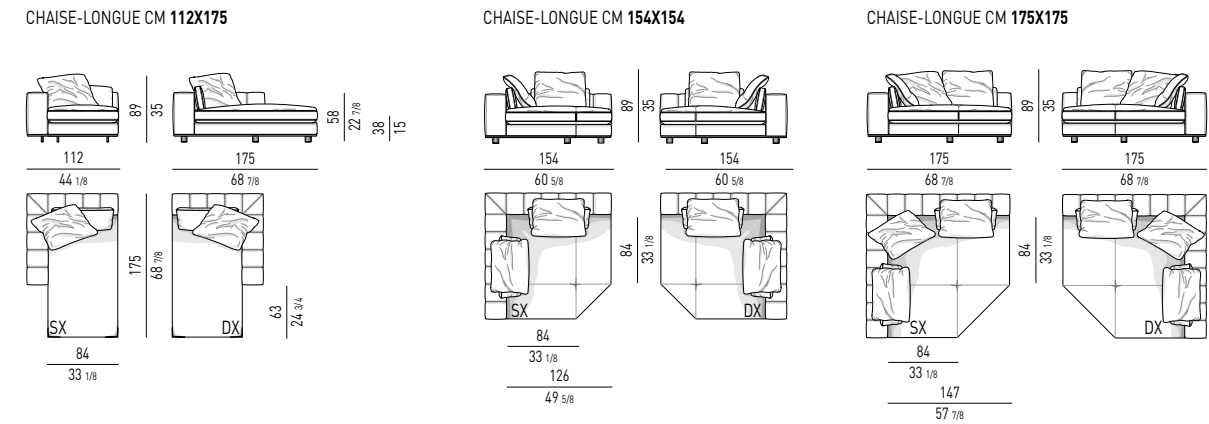

CHAISE-LONGUES