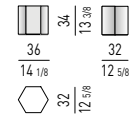

AERON "OUTDOOR" DESIGN RODOLFO DORDONI

MOD. B

FINITURE STRUTTURA STRUCTURE FINISHES

LACCATO LUCIDO | GLOSSY LACQUERED

BRISLEY "OUTDOOR" DESIGN RODOLFO DORDONI

FINITURA STRUTTURA STRUCTURE FINISH

METALLO "BUCCIA D'ARANCIA" "BUSH-HAMMERED" METAL

ASTON CORD LOUNGE "OUTDOOR" DESIGN RODOLFO DORDONI

FINITURA STRUTTURA STRUCTURE FINISH

METALLO | METAL

RIVESTIMENTO STRUTTURA STRUCTURE COVER

FILATO IN POLIPROPILENE | POLYPROPYLENE FIBER

ELLIOTT "OUTDOOR" DESIGN RODOLFO DORDONI

Disponibile per ogni elemento
Available for each element

FINITURA PIANO TOP FINISH

PIETRA | STONE

FINITURA STRUTTURA STRUCTURE FINISH

METALLO | METAL

BELLAGIO LOUNGE "OUTDOOR" H61 CM DESIGN GORDON GUILLAUMIER

Disponibile per ogni elemento
Available for each element

FINITURA PIANO TOP FINISH

PIETRA | STONE

FINITURA BASE BASE FINISH

METALLO | METAL