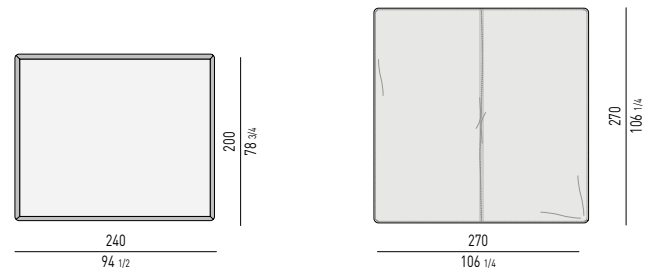

CREED BEDWEAR DESIGN RODOLFO DORDONI