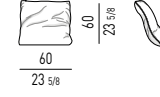

**CUSCINO SCHIENALE OPTIONAL "INDIANA"
"INDIANA" OPTIONAL BACK CUSHION**