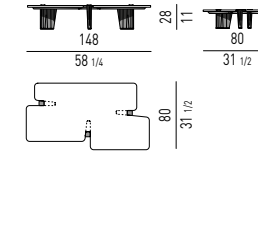

Disponibile solo con piano vetro e sucupira
Available only with top in glass and sucupira