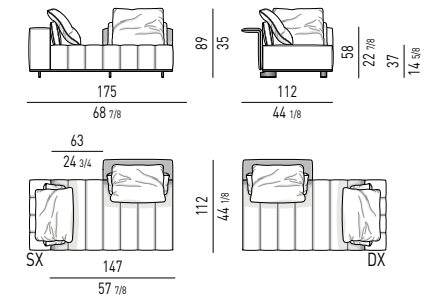

ELEMENTO DAYBED CM 175 - SCHIENALE "WING" CM 84
DAYBED ELEMENT CM 175 - "WING" BACKREST CM 84