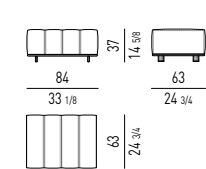

POUF | OTTOMAN