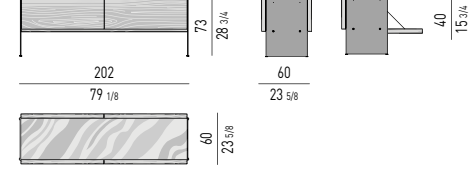

CONTENITORE ORIZZONTALE "DINING" | SIDEBOARD "DINING"