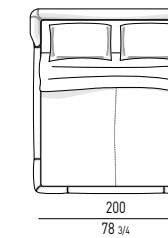

MATERASSO: 200X200 CM
MATTRESS: 78 1/2 X 78 3/4