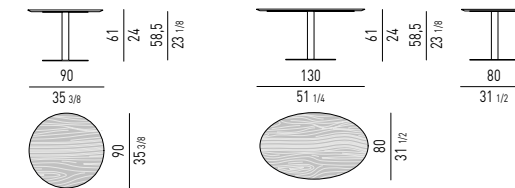

BELLAGIO "LOUNGE" - BRONZE H61 CM DESIGN GORDON GUILLAUMIER

PIANO SUCUPIRA
SUCUPIRA TOP