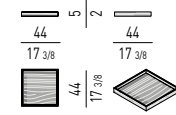

GRAY "TRAY" DESIGN RODOLFO DORDONI