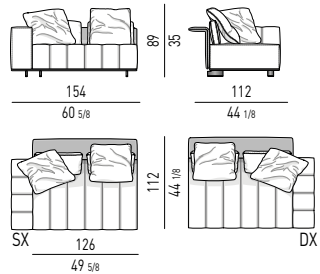

ELEMENTO TERMINALE CM 154 - SCHIENALE "WING" CM 126
ELEMENT WITH 1 ARMREST CM 154 - "WING" BACKREST CM 126