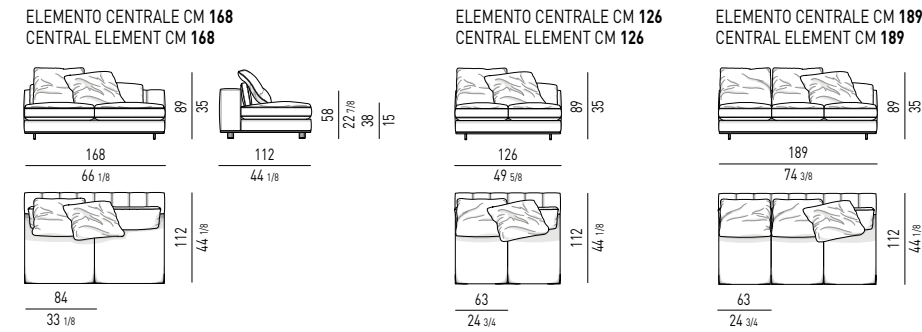

ELEMENTI CENTRALI | CENTRAL ELEMENTS