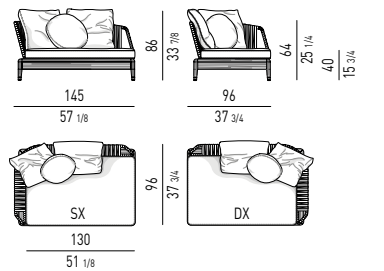

ELEMENTI TERMINALI | ELEMENTS WITH ONE ARMREST

**ELEMENTO TERMINALE CM 145
ELEMENT WITH 1 ARMREST CM 145**