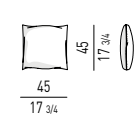

CUSCINO OPTIONAL "CREED" | "CREED" OPTIONAL CUSHION