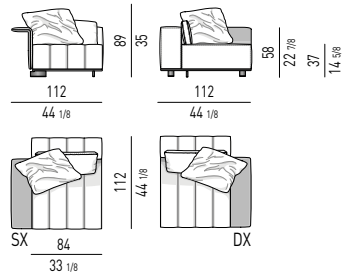

FREEMAN "TAILOR MIX" DESIGN RODOLFO DORDONI

ELEMENTI TERMINALI | ELEMENTS WITH ONE ARMREST

ELEMENTO TERMINALE CM 112
ELEMENT WITH 1 ARMREST CM 112