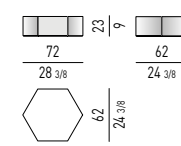

AERON "OUTDOOR" DESIGN RODOLFO DORDONI

MOD. D

FINITURE STRUTTURA STRUCTURE FINISHES

LACCATO LUCIDO | GLOSSY LACQUERED

BRISLEY "OUTDOOR" DESIGN RODOLFO DORDONI

FINITURA STRUTTURA STRUCTURE FINISH

METALLO "BUCCIA D'ARANCIA" "BUSH-HAMMERED" METAL

ASTON CORD LOUNGE "OUTDOOR" DESIGN RODOLFO DORDONI

FINITURA STRUTTURA STRUCTURE FINISH

METALLO | METAL

RIVESTIMENTO STRUTTURA STRUCTURE COVER

FILATO IN POLIPROPILENE | POLYPROPYLENE FIBER

ELLIOTT "OUTDOOR" DESIGN RODOLFO DORDONI

Disponibile per ogni elemento
Available for each element

FINITURA PIANO TOP FINISH

PIETRA | STONE

FINITURA STRUTTURA STRUCTURE FINISH

METALLO | METAL

BELLAGIO LOUNGE "OUTDOOR" H61 CM DESIGN GORDON GUILLAUMIER

Disponibile per ogni elemento
Available for each element

FINITURA PIANO TOP FINISH

PIETRA | STONE

FINITURA BASE BASE FINISH

METALLO | METAL