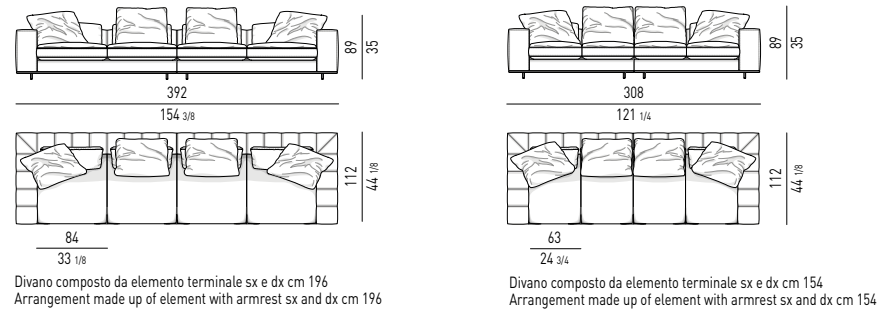

FREEMAN "DUVET" DESIGN RODOLFO DORDONI

DIVANI | SOFAS

DIVANI COMPOSTI | COMPOSED SOFAS

ELEMENTI TERMINALI | ELEMENTS WITH ONE ARMREST

**ELEMENTO TERMINALE CM 280
ELEMENT WITH 1 ARMREST CM 280**

**ELEMENTO TERMINALE CM 217
ELEMENT WITH 1 ARMREST CM 217**