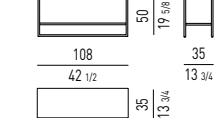

CALDER "BRONZE" DESIGN RODOLFO DORDONI

TAVOLINI | COFFEE TABLES

TAVOLINI "SIDE TABLES" | "SIDE TABLES"

CONSOLLE | CONSOLE TABLES

Misura interna cassetti / Drawers internal size:
cm 82X41 H7,5

Misura interna cassetti / Drawers internal size:
cm 102X26 H7,5