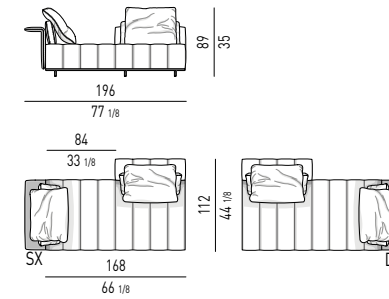

ELEMENTO DAYBED CM 196 - SCHIENALE CM 84
DAYBED ELEMENT CM 196 - BACKREST CM 84