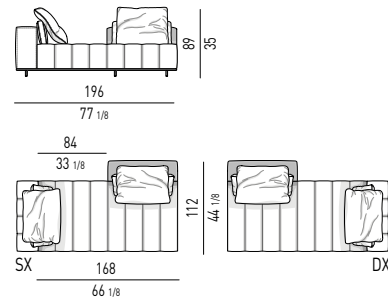

ELEMENTO DAYBED CM 196 - SCHIENALE "WING" CM 84
DAYBED ELEMENT CM 196 - "WING" BACKREST CM 84