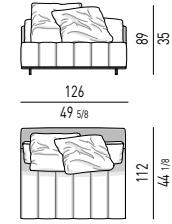

FREEMAN "TAILOR WING" DESIGN RODOLFO DORDONI

SOFÁ

SOFÁ CM 126

ELEMENTI TERMINALI PENISOLA | OPEN-END ELEMENTS WITH ONE ARMREST

ELEMENTO TERMINALE | ELEMENT WITH ONE ARMREST

ELEMENTI PENISOLA | OPEN-END ELEMENTS

ELEMENTO DAYBED | DAYBED ELEMENT

ELEMENTI TERMINALI PENISOLA | OPEN-END ELEMENTS WITH ONE ARMREST

COUCH

CHAISE-LONGUES