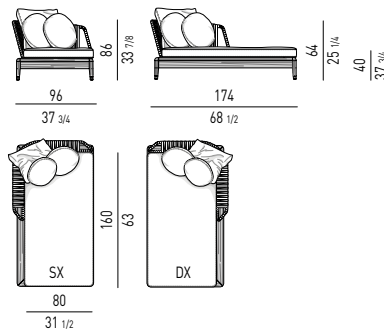

CHAISE-LONGUE

Divano composto da elemento terminale sx e dx cm 174
Arrangement made up of element with armrest sx and dx cm 174