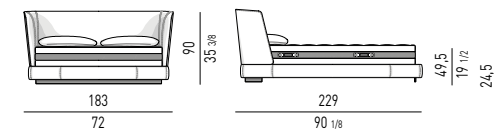

QUEEN SIZE

MATERASSO: 153X203 CM
MATTRESS: 60 1/2 X 80