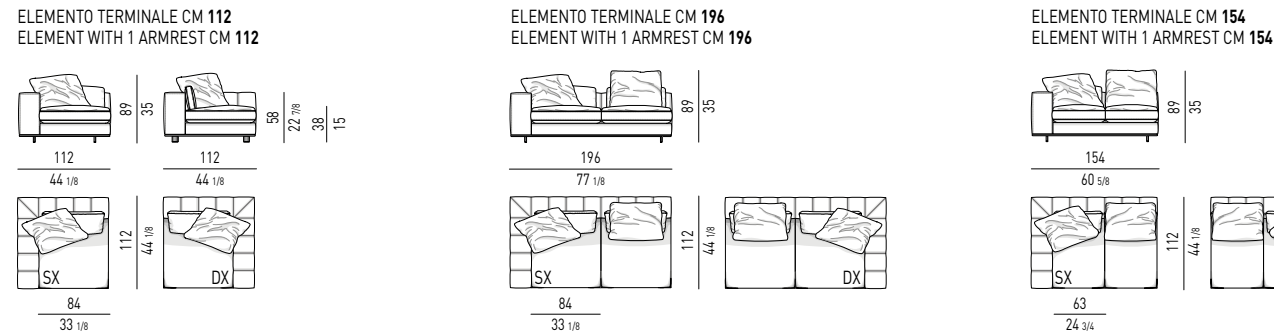

FREEMAN "DUVET" DESIGN RODOLFO DORDONI

DIVANI | SOFAS

DIVANI COMPOSTI | COMPOSED SOFAS

ELEMENTI TERMINALI | ELEMENTS WITH ONE ARMREST

**ELEMENTO TERMINALE CM 280
ELEMENT WITH 1 ARMREST CM 280**

**ELEMENTO TERMINALE CM 217
ELEMENT WITH 1 ARMREST CM 217**