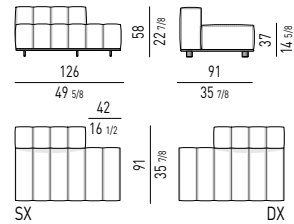

ELEMENTI PENISOLA | OPEN-END ELEMENTS

ELEMENTO PENISOLA CM 126 - SCHIENALE CM 84
OPEN-END ELEMENT CM 126 - BACKREST CM 84