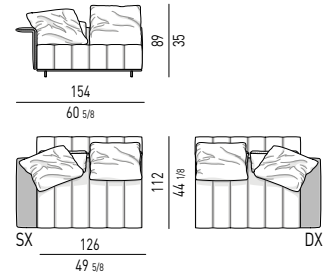

ELEMENTO TERMINALE CM 154
ELEMENT WITH 1 ARMREST CM 154