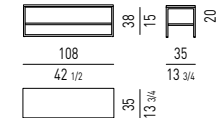

CALDER "BRONZE" DESIGN RODOLFO DORDONI

TAVOLINI | COFFEE TABLES

TAVOLINI "SIDE TABLES" | "SIDE TABLES"

CONSOLLE | CONSOLE TABLES

Misura interna cassetti / Drawers internal size:
cm 82X41 H7,5

Misura interna cassetti / Drawers internal size:
cm 102X26 H7,5