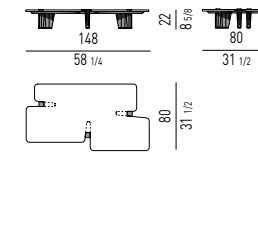

Disponibile solo con piano vetro e sucupira
Available only with top in glass and sucupira