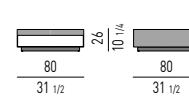

ELLIOTT "OUTDOOR" DESIGN RODOLFO DORDONI