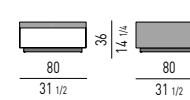

ELLIOTT "OUTDOOR" DESIGN RODOLFO DORDONI