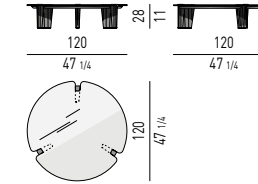

Disponibile solo con piano vetro e sucupira
Available only with top in glass and sucupira