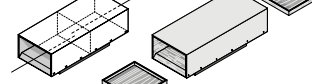

LEGER "BRONZE" DESIGN RODOLFO DORDONI

PIANO LACCATO LUCIDO
GLOSSY LACQUERED TOP

PIANO SUCUPIRA
SUCUPIRA TOP

PIANO BRONZO
BRONZE TOP

FINITURE PIANO
TOP FINISHES

LEGNO | WOOD

LACCATO LUCIDO | GLOSSY LACQUERED

FINITURA STRUTTURA E PIANO
STRUCTURE AND TOP FINISH

METALLO | METAL

GRAY "TRAY" DESIGN RODOLFO DORDONI

STRUTTURA STRUTTURA
STRUCTURE FINISH

LEGNO | WOOD

GRAY DESIGN RODOLFO DORDONI

N° 2 VANI A GIORNO
N° 2 OPEN COMPARTMENTS

N° 2 VANI A GIORNO
N° 2 OPEN COMPARTMENTS

N° 2 VANI A GIORNO
N° 2 OPEN COMPARTMENTS

STRUTTURA ESTERNA
EXTERNAL FINISH

METALLO | METAL

STRUTTURA INTERNA
INTERNAL FINISH

LEGNO | WOOD

FINITURA BASE
BASE FINISH

MDF

CALDER "BRONZE" DESIGN RODOLFO DORDONI

TAVOLINI | COFFEE TABLES

TAVOLINI "SIDE TABLES" | "SIDE TABLES"

CONSOLLE | CONSOLE TABLES

Misura interna cassetti / Drawers internal size:
cm 82X41 H7,5

Misura interna cassetti / Drawers internal size:
cm 102X26 H7,5

FINITURE PIANO
TOP FINISHES

LEGNO | WOOD

MARMO | MARBLE

LACCATO LUCIDO
GLOSSY LACQUERED

FINITURA CASSETTI
DRAWERS FINISH

LEGNO | WOOD

FINITURA STRUTTURA
STRUCTURE FINISH

METALLO | METAL