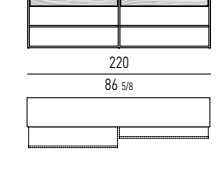

CALDER "BRONZE" DESIGN RODOLFO DORDONI

TAVOLINI | COFFEE TABLES

TAVOLINI "SIDE TABLES" | "SIDE TABLES"

CONSOLLE | CONSOLE TABLES

Misura interna cassetti / Drawers internal size:
cm 82X41 H7,5

Misura interna cassetti / Drawers internal size:
cm 102X26 H7,5