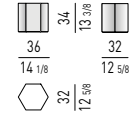

AERON DESIGN RODOLFO DORDONI

MOD. A

MOD. B

MOD. C

MOD. D

FINITURA STRUTTURA STRUCTURE FINISH

LACCATO LUCIDO | GLOSSY LACQUERED

LEGNO | WOOD

BRISLEY DESIGN RODOLFO DORDONI

MOD. A

MOD. B

FINITURA STRUTTURA E PIANO STRUCTURE AND TOP FINISH

METALLO | METAL

RITTER DESIGN RODOLFO DORDONI

FINITURA STRUTTURA STRUCTURE FINISH

LEGNO | WOOD

LACCATO LUCIDO | GLOSSY LACQUERED

FINITURA BASE BASE FINISH

MDF

DUCHAMP "BRONZE" DESIGN RODOLFO DORDONI

FINITURA STRUTTURA STRUCTURE FINISH

METALLO | METAL