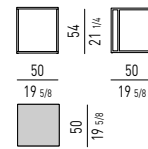

PIANO BRONZO
BRONZE TOP