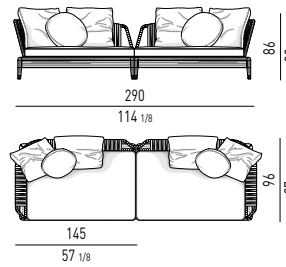

DIVANI COMPOSTI | COMPOSED SOFAS

Divano composto da elemento terminale sx e dx cm 145
Arrangement made up of element with armrest sx and dx cm 145