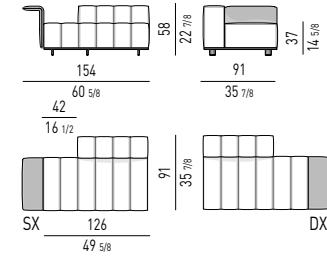

ELEMENTI DAYBED | DAYBED ELEMENTS

ELEMENTO DAYBED CM 154 - SCHIENALE CM 84
DAYBED ELEMENT CM 154 - BACKREST CM 84