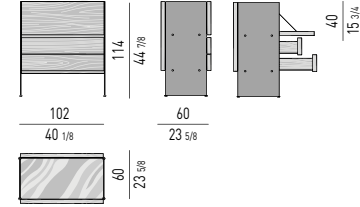

Misura interna cassetti / Drawers internal size:
cm 42,5X101 H10

Misura interna cassetti / Drawers internal size:
cm 42,5X90,5 H9,5

DALTON "BRONZE" DESIGN RODOLFO DORDONI

BELLAGIO "LOUNGE" - BRONZE H61 CM DESIGN GORDON GUILLAUMIER