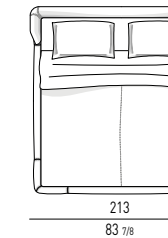

**FINITURA BASE
BASE FINISH**

ALLUMINIO | ALUMINUM

PELTRO | PEWTER