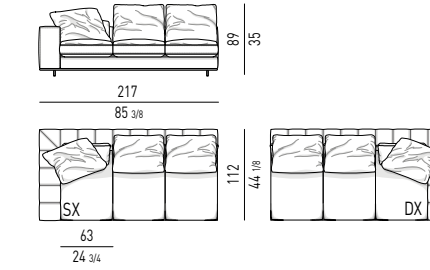

FREEMAN "DUVET" DESIGN RODOLFO DORDONI

DIVANI | SOFAS

DIVANI COMPOSTI | COMPOSED SOFAS

ELEMENTI TERMINALI | ELEMENTS WITH ONE ARMREST

**ELEMENTO TERMINALE CM 280
ELEMENT WITH 1 ARMREST CM 280**

**ELEMENTO TERMINALE CM 217
ELEMENT WITH 1 ARMREST CM 217**