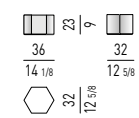

AERON "OUTDOOR" DESIGN RODOLFO DORDONI

MOD. A