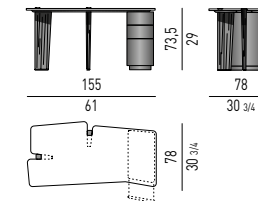

SCRITTOIO | WRITING DESK

Disponibile solo con piano laccato e sucupira
Available only with lacquered and sucupira top