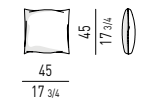

**CUSCINO OPTIONAL "FREEMAN"
"FREEMAN" OPTIONAL CUSHION**