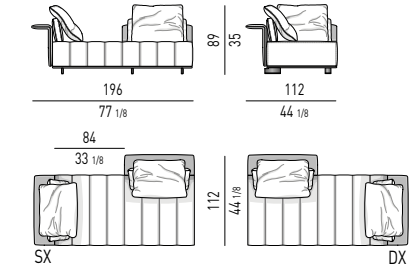

ELEMENTO DAYBED | DAYBED ELEMENT

ELEMENTO DAYBED CM 196 - SCHIENALE CM 84
DAYBED ELEMENT CM 196 - BACKREST CM 84