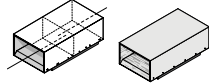

GRAY DESIGN RODOLFO DORDONI

N° 2 VANI A GIORNO
N° 2 OPEN COMPARTMENTS