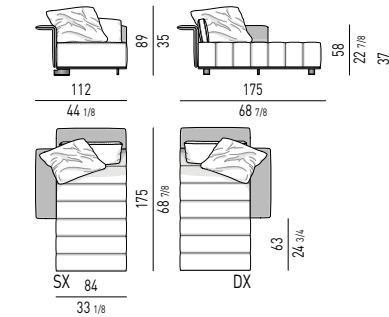

COUCH

COUCH CM 84X175

COUCH CM 84X196

CHAISE-LONGUES

CHAISE-LONGUE CM 112X175

CHAISE-LONGUE CM 112X196

FREEMAN "TAILOR MIX" DESIGN RODOLFO DORDONI

ELEMENTI TERMINALI | ELEMENTS WITH ONE ARMREST