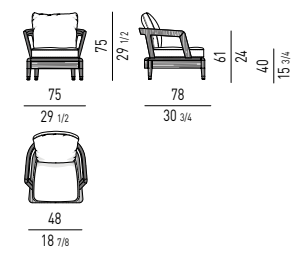

POLTRONA | ARMCHAIR