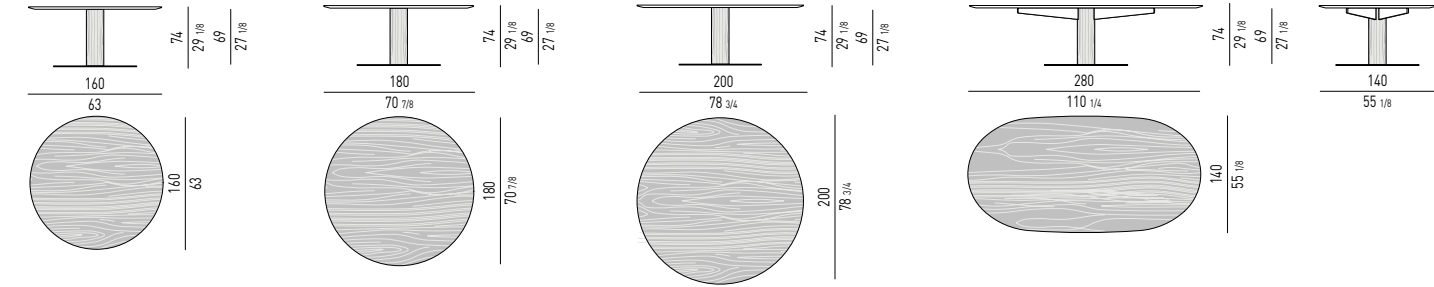

PIANO SUCUPIRA | SUCUPIRA TOP

FINITURA BASE
BASE FINISH

LEGNO | WOOD

SUCUPIRA TINTO VISONE
MINK STAINED SUCUPIRA

FINITURA PIASTRA
PLATE FINISH

METALLO | METAL

BRONZO LUCIDO
GLOSSY BRONZE

FINITURE PIANO
TOP FINISHES

LACCATO LUCIDO | GLOSSY LACQUERED

SAND FANGO | MUD GRANITO | GRANITE

LEGNO | WOOD

SUCUPIRA TINTO VISONE
MINK STAINED SUCUPIRA