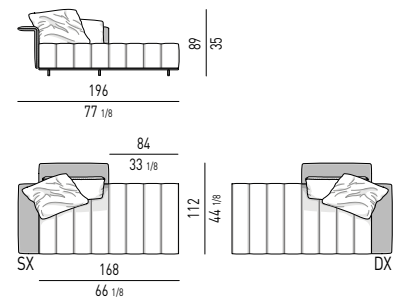

ELEMENTO TERMINALE PENISOLA CM 196 - SCHIENALE "WING" CM 84
OPEN-END ELEMENT WITH 1 ARMREST CM 196 - "WING" BACKREST CM 84

ELEMENTO TERMINALE PENISOLA CM 196 - SCHIENALE "WING" CM 84
OPEN-END ELEMENT WITH 1 ARMREST CM 196 - "WING" BACKREST CM 84