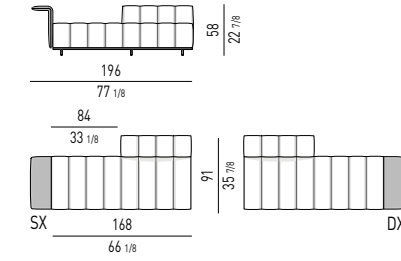

ELEMENTO DAYBED CM 196 - SCHIENALE CM 84
DAYBED ELEMENT CM 196 - BACKREST CM 84