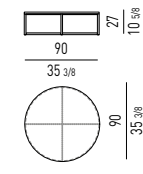

CALDER "BRONZE" DESIGN RODOLFO DORDONI

TAVOLINI | COFFEE TABLES

TAVOLINI "SIDE TABLES" | "SIDE TABLES"

CONSOLLE | CONSOLE TABLES

Misura interna cassetti / Drawers internal size:
cm 82X41 H7,5

Misura interna cassetti / Drawers internal size:
cm 102X26 H7,5