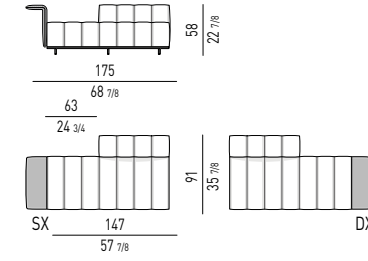

DIVANO OPEN CM 224 - SCHIENALE CM 84
OPEN SOFA CM 224 - BACKREST CM 84

ELEMENTI DAYBED | DAYBED ELEMENTS

ELEMENTO DAYBED CM 154 - SCHIENALE CM 84
DAYBED ELEMENT CM 154 - BACKREST CM 84

ELEMENTO DAYBED CM 175 - SCHIENALE CM 84
DAYBED ELEMENT CM 175 - BACKREST CM 84