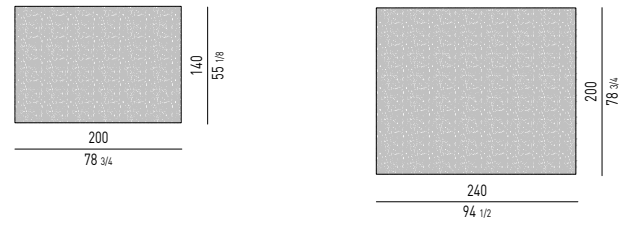

AVON THROW DESIGN RODOLFO DORDONI