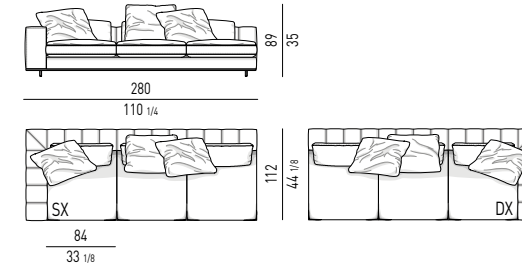

FREEMAN "DUVET" DESIGN RODOLFO DORDONI

DIVANI | SOFAS

DIVANI COMPOSTI | COMPOSED SOFAS

ELEMENTI TERMINALI | ELEMENTS WITH ONE ARMREST

**ELEMENTO TERMINALE CM 280
ELEMENT WITH 1 ARMREST CM 280**

**ELEMENTO TERMINALE CM 217
ELEMENT WITH 1 ARMREST CM 217**