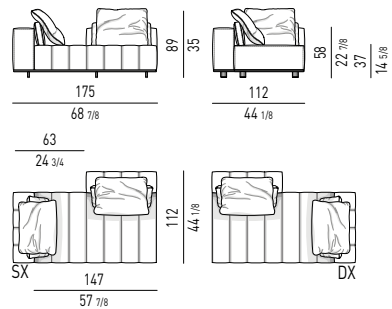

ELEMENTI DAYBED | DAYBED ELEMENTS

ELEMENTO DAYBED CM 175 - SCHIENALE CM 84
DAYBED ELEMENT CM 175 - BACKREST CM 84