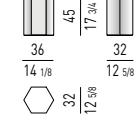

AERON "OUTDOOR" DESIGN RODOLFO DORDONI

MOD. C

FINITURE STRUTTURA STRUCTURE FINISHES

LACCATO LUCIDO | GLOSSY LACQUERED

BRISLEY "OUTDOOR" DESIGN RODOLFO DORDONI

FINITURA STRUTTURA STRUCTURE FINISH

METALLO "BUCCIA D'ARANCIA" "BUSH-HAMMERED" METAL

ASTON CORD LOUNGE "OUTDOOR" DESIGN RODOLFO DORDONI

FINITURA STRUTTURA STRUCTURE FINISH

METALLO | METAL

RIVESTIMENTO STRUTTURA STRUCTURE COVER

FILATO IN POLIPROPILENE | POLYPROPYLENE FIBER

ELLIOTT "OUTDOOR" DESIGN RODOLFO DORDONI

Disponibile per ogni elemento
Available for each element

FINITURA PIANO TOP FINISH

PIETRA | STONE

FINITURA STRUTTURA STRUCTURE FINISH

METALLO | METAL

BELLAGIO LOUNGE "OUTDOOR" H61 CM DESIGN GORDON GUILLAUMIER

Disponibile per ogni elemento
Available for each element

FINITURA PIANO TOP FINISH

PIETRA | STONE

FINITURA BASE BASE FINISH

METALLO | METAL