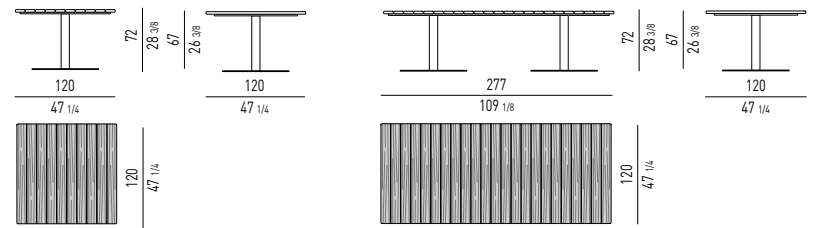

**FINITURE PIANO A DOGHE
SLATS TOP FINISHES**

LEGNO | WOOD

**FINITURA BASE
BASE FINISH**

METALLO | METAL

BELLAGIO DINING "OUTDOOR" H72 CM DESIGN GORDON GUILLAUMIER