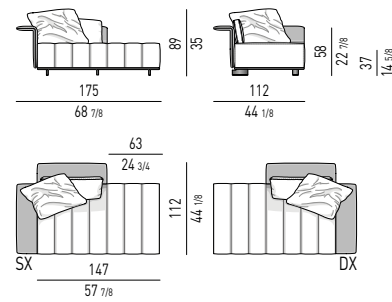

ELEMENTO TERMINALE PENISOLA CM 175 - SCHIENALE "WING" CM 84
OPEN-END ELEMENT WITH 1 ARMREST CM 175 - "WING" BACKREST CM 84

ELEMENTI TERMINALI PENISOLA | OPEN-END ELEMENTS WITH ONE ARMREST

ELEMENTO TERMINALE PENISOLA CM 175 - SCHIENALE "WING" CM 84
OPEN-END ELEMENT WITH 1 ARMREST CM 175 - "WING" BACKREST CM 84