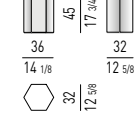

AERON DESIGN RODOLFO DORDONI

MOD. A

MOD. B

MOD. C

MOD. D

FINITURA STRUTTURA STRUCTURE FINISH

LACCATO LUCIDO | GLOSSY LACQUERED

LEGNO | WOOD

BRISLEY DESIGN RODOLFO DORDONI

MOD. A

MOD. B

FINITURA STRUTTURA E PIANO STRUCTURE AND TOP FINISH

METALLO | METAL

RITTER DESIGN RODOLFO DORDONI

FINITURA STRUTTURA STRUCTURE FINISH

LEGNO | WOOD

LACCATO LUCIDO | GLOSSY LACQUERED

FINITURA BASE BASE FINISH

MDF

DUCHAMP "BRONZE" DESIGN RODOLFO DORDONI

FINITURA STRUTTURA STRUCTURE FINISH

METALLO | METAL