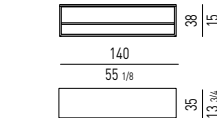

CALDER "BRONZE" DESIGN RODOLFO DORDONI

TAVOLINI | COFFEE TABLES

TAVOLINI "SIDE TABLES" | "SIDE TABLES"

CONSOLLE | CONSOLE TABLES

Misura interna cassetti / Drawers internal size:
cm 82X41 H7,5

Misura interna cassetti / Drawers internal size:
cm 102X26 H7,5