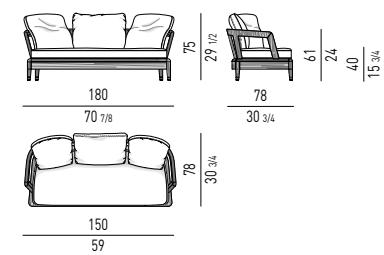

**FINITURA STRUTTURA
STRUCTURE FINISH**

**STRUTTURA BASE
BASE STRUCTURE**

**RIVESTIMENTO STRUTTURA
STRUCTURE COVER**

**FINITURA PIANO TAVOLINO
COFFEE TABLE TOP FINISH**

VIRGINIA "OUTDOOR" DESIGN RODOLFO DORDONI

DIVANO | SOFA