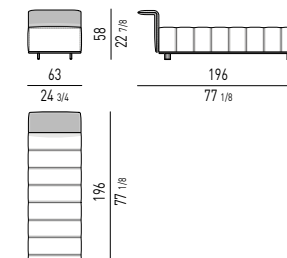

ELEMENTO DAYBED CM 196 - SCHIENALE CM 84
DAYBED ELEMENT CM 196 - BACKREST CM 84

COUCH

COUCH CM 63X175

COUCH CM 63X196

PANCA INCLINATA | INCLINED BENCH

ELEMENTO INCLINATO PENISOLA | INCLINED OPEN-END ELEMENT