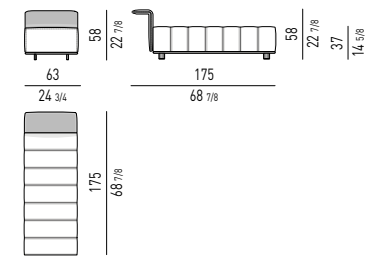

COUCH

COUCH CM 63X175