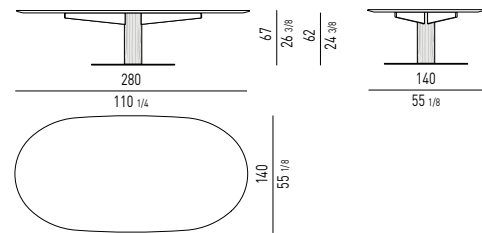

BELLAGIO "LOUNGE DINING" - WOOD H67 CM DESIGN GORDON GUILLAUMIER

PIANO LACCATO LUCIDO | GLOSSY LACQUERED TOP