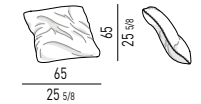

**CUSCINO SCHIENALE OPTIONAL "FREEMAN LOUNGE"
"FREEMAN LOUNGE" OPTIONAL BACK CUSHION**