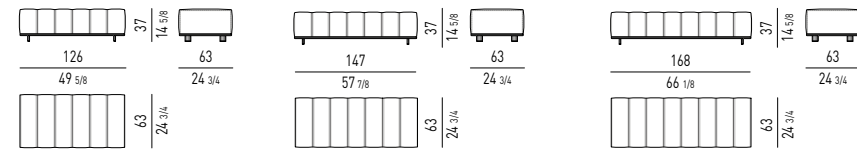

POUF | OTTOMAN

FINITURA BASE
BASE FINISH

METALLO | METAL

BRONZO LUCIDO
GLOSSY BRONZE