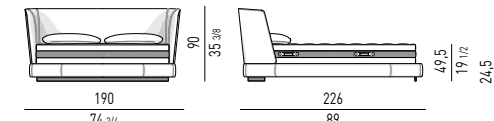

CREED BED DESIGN RODOLFO DORDONI

MATERASSO: 160X200 CM
MATTRESS: 63X78 3/4