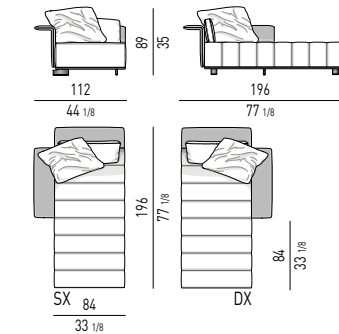

COUCH

COUCH CM 84X175

COUCH CM 84X196

CHAISE-LONGUES

CHAISE-LONGUE CM 112X175

CHAISE-LONGUE CM 112X196

FREEMAN "TAILOR MIX" DESIGN RODOLFO DORDONI

ELEMENTI TERMINALI | ELEMENTS WITH ONE ARMREST