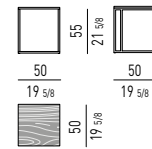

PIANO SUCUPIRA
SUCUPIRA TOP