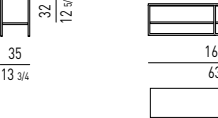

CALDER "BRONZE" DESIGN RODOLFO DORDONI

TAVOLINI | COFFEE TABLES

TAVOLINI "SIDE TABLES" | "SIDE TABLES"

CONSOLLE | CONSOLE TABLES

Misura interna cassetti / Drawers internal size:
cm 82X41 H7,5

Misura interna cassetti / Drawers internal size:
cm 102X26 H7,5