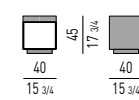

ELLIOTT "OUTDOOR" DESIGN RODOLFO DORDONI