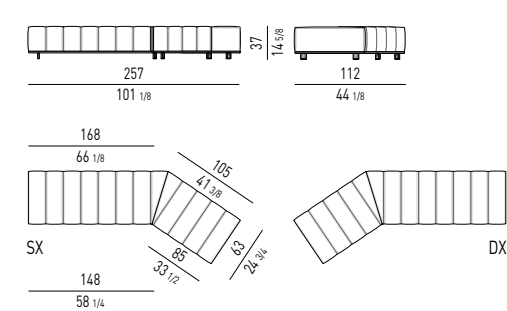

ELEMENTO DAYBED CM 196 - SCHIENALE CM 84
DAYBED ELEMENT CM 196 - BACKREST CM 84

COUCH

COUCH CM 63X175

COUCH CM 63X196

PANCA INCLINATA | INCLINED BENCH

ELEMENTO INCLINATO PENISOLA | INCLINED OPEN-END ELEMENT