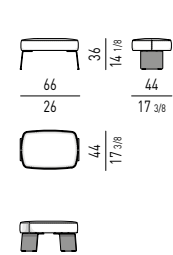

POGGIAPIEDI | OTTOMAN

FINITURA SUPPORTI POSTERIORI
E POGGIAPIEDI
BACK SUPPORTS AND OTTOMAN
FINISH

METALLO | METAL

BRONZO LUCIDO
GLOSSY BRONZE

FINITURA GAMBE ANTERIORI E
SCHIENALE POLTRONA "WOOD"
FRONT LEGS AND ARMCHAIR "WOOD"
BACKREST FINISH

LEGNO | WOOD

SUCUPIRA TINTO VISONE
MINK STAINED SUCUPIRA