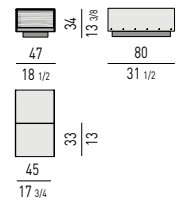

GRAY DESIGN RODOLFO DORDONI

N° 2 VANI A GIORNO
N° 2 OPEN COMPARTMENTS