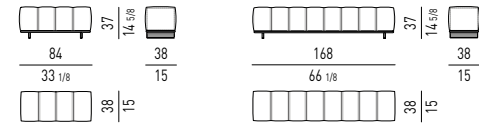

PANCHE "STAND-ALONE" | "STAND-ALONE" BENCHES