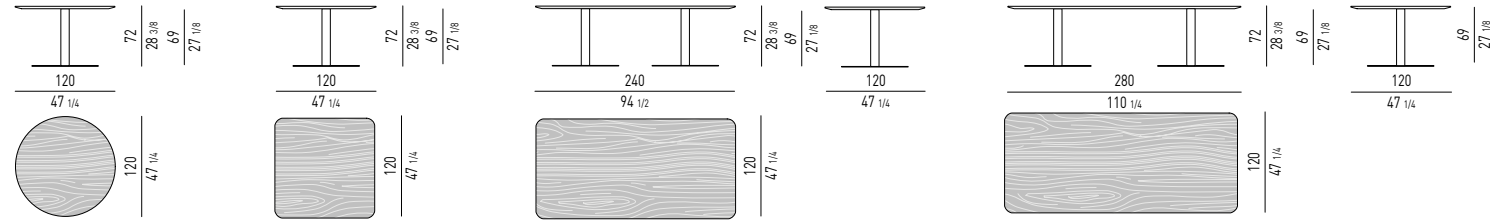

PIANO SUCUPIRA
SUCUPIRA TOP

FINITURA BASE
BASE FINISH

METALLO | METAL

LUCIDO PELTRO
GLOSSY PEWTER

FINITURE PIANO
TOP FINISHES

LACCATO LUCIDO | GLOSSY LACQUERED

SAND FANGO | MUD GRANITO | GRANITE

LEGNO | WOOD

SUCUPIRA TINTO VISONE
MINK STAINED SUCUPIRA