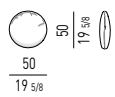

**CUSCINO OPTIONAL "INDIANA"
"INDIANA" OPTIONAL CUSHION**