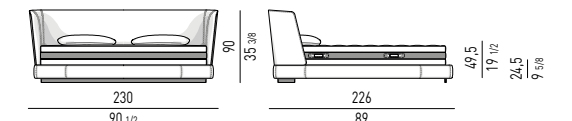

MATERASSO: 200X200 CM
MATTRESS: 78 1/2 X 78 3/4