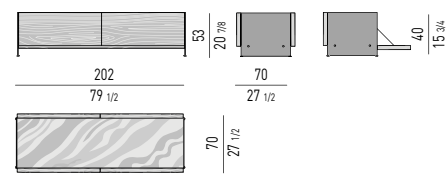

CONTENITORE ORIZZONTALE "LIVING" | SIDEBOARD "LIVING"