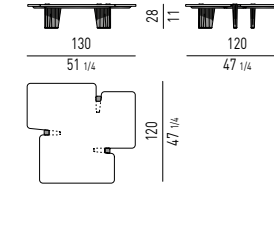

Disponibile solo con piano vetro e sucupira
Available only with top in glass and sucupira